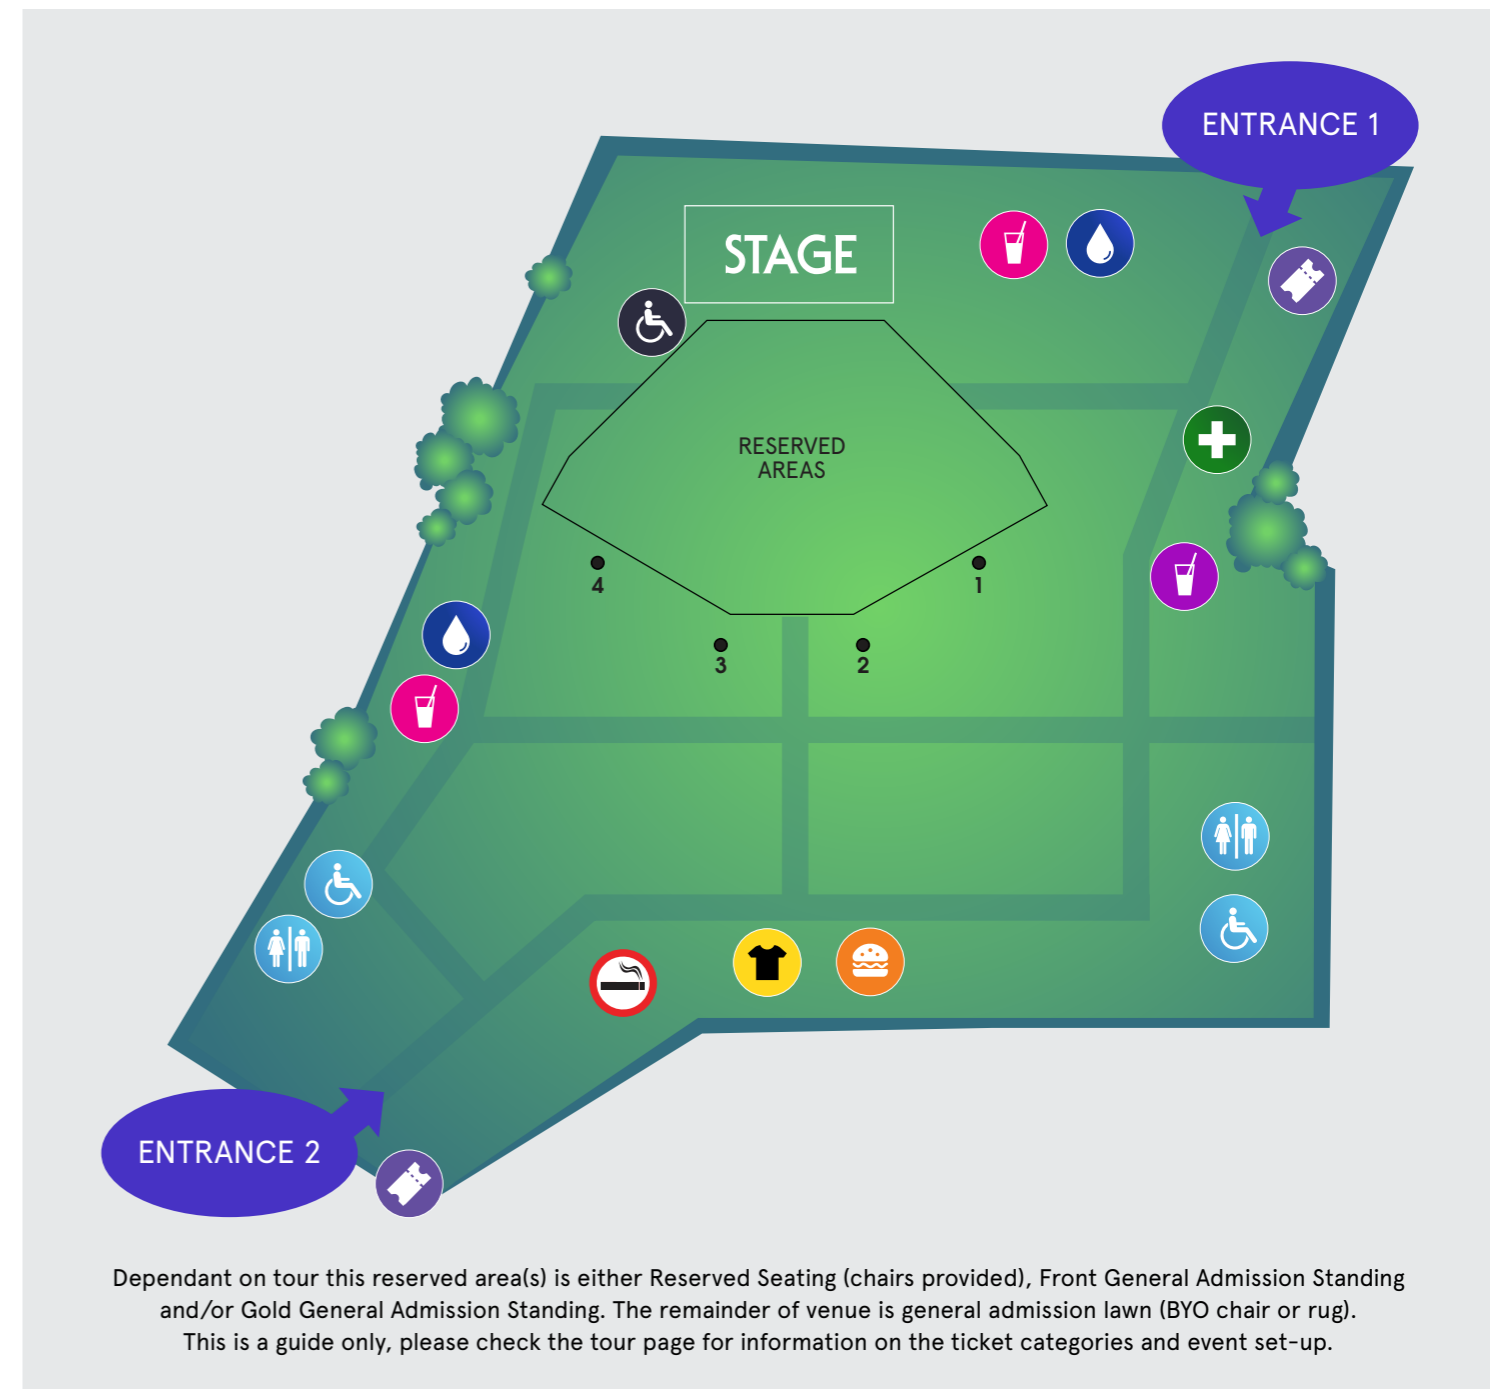

TRAVEL + PARKING MAP

HOW TO GET THERE

Travel via Old Hume Highway

FROM SYDNEY
Head south via the Hume Highway
Exit at Bowral / Mittagong
Follow the Old Hume HWY
and turn left into Centennial Road

FROM ACT
Exit at Berrima and follow
the Old Hume Hwy to
Centennial Road

P ON SITE PARKING
(Must be pre-purchased)
All Patron Parking via Gate C,
Centennial Road
To access to parking take the
Old Hume HWY and turn
into Centennial Road

Taxis, Uber, Drop off / Pick up,
Enter off Centennial
Rd through Gate A

Accessible Parking
via Gate C, Centennial Road.

Accessible Drop Off / Pick Up
via Gate A, Centennial Road.

Buses and Mini Buses enter
via Gate A, Centennial Road.

ENTRANCE 1

Enter & Exit here for access to:
Pick up / Drop Off Zone for
Busses, Taxi, Uber & Wheelchairs

ENTRANCE 2

Enter & Exit here for access to Car
Parking, Accessible Parking, VIP Parking

**NO DROP OFFS OR
PICK UPS ON ROADWAYS**

EVENT MAP

- | | | | |
|-------------|------------------|--------------------|--------------|
| BAR | CONCERT & DINING | TOILETS | FIRST AID |
| FOOD | GARDEN BAR | ACCESSIBLE TOILETS | SMOKING AREA |
| MERCHANDISE | FREE WATER | ACCESSIBLE VIEWING | BOX OFFICE |