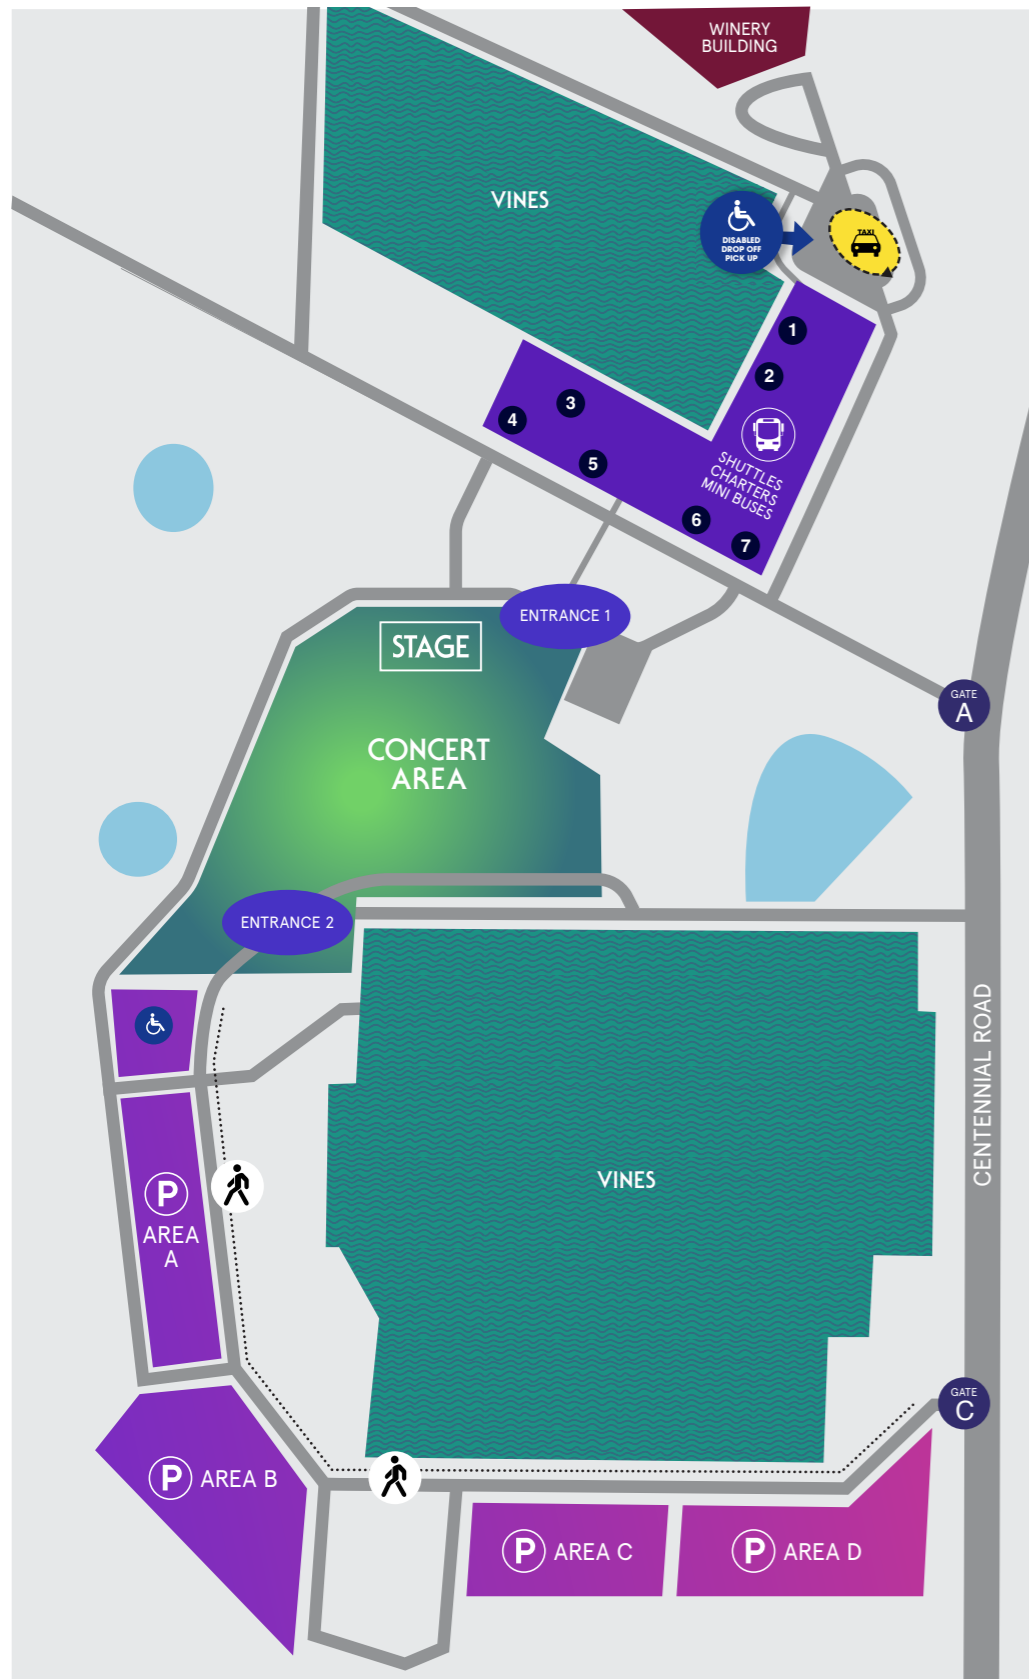

TRAVEL + PARKING MAP

HOW TO GET THERE

Travel via Old Hume Highway

FROM SYDNEY
Head south via the Hume Highway
Exit at Bowral / Mittagong
Follow the Old Hume HWY
and turn left into Centennial Road

FROM ACT
Exit at Berrima and follow
the Old Hume Hwy to
Centennial Road

P ON SITE PARKING
(Must be pre-purchased)
All Patron Parking via Gate C,
Centennial Road
To access to parking take the
Old Hume HWY and turn
into Centennial Road

Taxis, Uber, Drop off / Pick up,
Enter off Centennial
Rd through Gate A

Accessible Parking
via Gate C, Centennial Road.

Accessible Drop Off / Pick Up
via Gate A, Centennial Road.

Buses and Mini Buses enter
via Gate A, Centennial Road.

ENTRANCE 1

Enter & Exit here for access to:
Pick up / Drop Off Zone for
Busses, Taxi, Uber & Wheelchairs

ENTRANCE 2

Enter & Exit here for access to Car
Parking, Accessible Parking, VIP Parking

**NO DROP OFFS OR
PICK UPS ON ROADWAYS**

EVENT MAP

- | | | | |
|-------------|------------------|--------------------|--------------|
| BAR | CONCERT & DINING | TOILETS | FIRST AID |
| FOOD | GARDEN BAR | ACCESSIBLE TOILETS | SMOKING AREA |
| MERCHANDISE | FREE WATER | ACCESSIBLE VIEWING | BOX OFFICE |